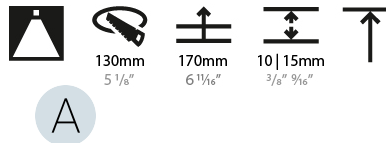

PHYSICAL

Shape: Round
Diameter (mm): 139
Diameter (in): 5 1/2
Height (mm): 151
Height (in): 5 15/16
Ceiling Thickness (mm): 10 / 12.5 / 15
Ceiling Thickness (in): 3/8 or 1/2 or 9/16
Min. Recessing Depth (mm): 170
Min. Recessing Depth (in): 6 11/16
Light Distribution: Downlight
Weight (kg): 0.921
Weight (lbs): 2.03
Fixture Finish: SSR / BKV / CWI / CRY / HAB / LAG / UFT / ITA / RUA / RUR / MIC / FTG / MYG / TWT / LOD / PUS / FRO / FUP / KIA / POP / BLS / SPG / MEY / GOH / GUM / CHC / COM / ABZ / JAG / OBR / MOS / ROR
Fixture Material: Aluminum Die Cast
Cut-out Measurements: 130mm / 5 1/8"

ELECTRICAL

Lamp Type: LED (Zhaga Standard)
Input Wattage (W): 13.2 / 16.5
Total Output Wattage (W): 12 / 14
Dimming: Tri-Mode (Non-Dimming and Phase Dimming (120Vac only) and 0-10V Dimming)
Driver Included: No
Driver Location: Recessed Housing
Driver Type: Constant Current - Universal
Driver Class: Class 2
Housing: See components
Input Voltage (V): 120 - 277
Constant Current (MA): 350

LED

Number of LEDs: 1
Color Temperature (°K): 2700 / 3000 / 3500 / 4000
Max. Delivered Lumen (lm): 870 / 970 / 1039 / 1060
Nominal Lumen (lm): 960 / 1070 / 1156 / 1180
CRI: >90 CRI
Efficiency (%): 0.905
Lamp Life (hrs): 50000

OPTICAL

Reflector°: 10

RATINGS AND CERTIFICATIONS

Certified By: Certified for North American Standards
IP rating: IP20