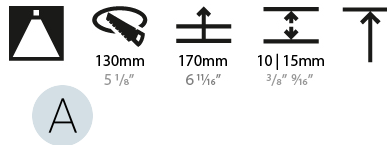

Series: Bioniq
Subseries: Bioniq Round Deep
Brand: Prolicht
Division: Architectural
Mounting Type: Recessed
Mounting Location: Ceiling
Subcategory: Downlight

PHYSICAL

Shape: Round
Diameter (mm): 139
Diameter (in): 5 1/2
Height (mm): 151
Height (in): 5 15/16
Ceiling Thickness (mm): 10 / 12.5 / 15
Ceiling Thickness (in): 3/8 or 1/2 or 9/16
Min. Recessing Depth (mm): 170
Min. Recessing Depth (in): 6 11/16
Light Distribution: Downlight
Weight (kg): 0.951
Weight (lbs): 2.1
Fixture Finish: SSR / BKV / CWI / CRY / HAB / LAG / UFT / ITA / RUA / RUR / MIC / FTG / MYG / TWT / LOD / PUS / FRO / FUP / KIA / POP / BLS / SPG / MEY / GOH / GUM / CHC / COM / ABZ / JAG / OBR / MOS / ROR
Fixture Material: Aluminum Die Cast
Cut-out Measurements: 130mm / 5 1/8"

ELECTRICAL

Lamp Type: LED (Zhaga Standard)
Input Wattage (W): 28.6
Total Output Wattage (W): 26.4
Dimming: Tri-Mode (Non-Dimming and Phase Dimming (120Vac only) and 0-10V Dimming)
Driver Included: No
Driver Location: Recessed Housing
Driver Type: Constant Current - Universal
Driver Class: Class 2
Input Voltage (V): 120 - 277
Constant Current (MA): 700

LED

Number of LEDs: 1
Color Temperature (°K): 2700 / 3000 / 3500 / 4000
Max. Delivered Lumen (lm): 1890 / 1940 / 2038 / 2080
Nominal Lumen (lm): 3210 / 3290 / 3459 / 3530
CRI: >90 CRI
Efficiency (%): 0.631
Lamp Life (hrs): 50000

OPTICAL

Reflector: 20 / 25 / 40

RATINGS AND CERTIFICATIONS

Certified By: Certified for North American Standards
IP rating: IP54